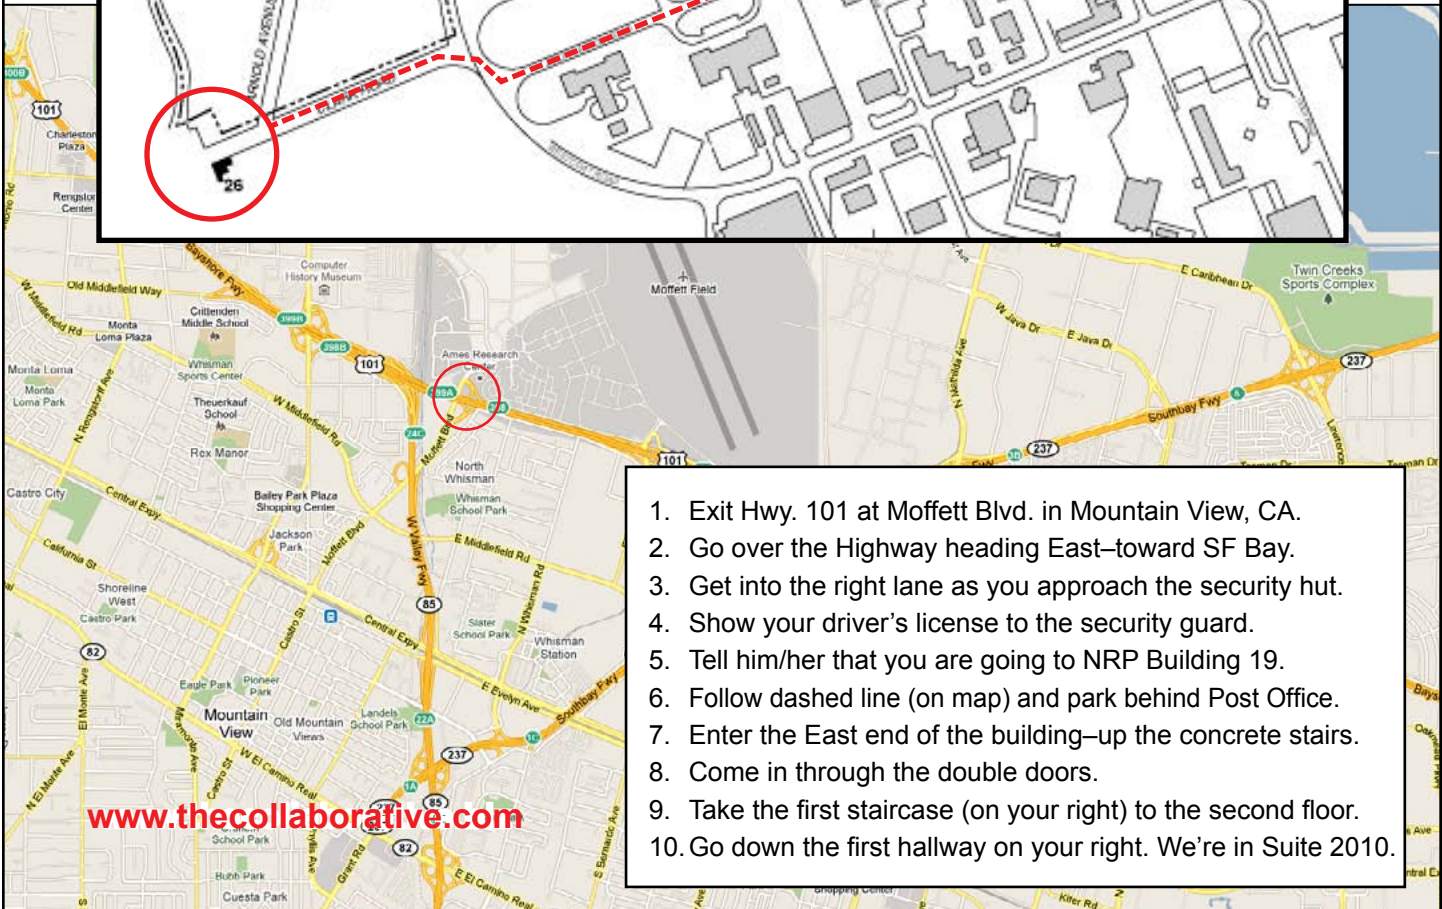

the Collaborative Office

At NASA Research Park (NRP)

NASA Research Park, Bldg. 19 | Suite 2010

PO Box 97

Moffett Field, CA 94035

650-641-7898 | Fax: 650-938-8020

info@thecollaborative.biz

1. Exit Hwy. 101 at Moffett Blvd. in Mountain View, CA.
2. Go over the Highway heading East-toward SF Bay.
3. Get into the right lane as you approach the security hut.
4. Show your driver's license to the security guard.
5. Tell him/her that you are going to NRP Building 19.
6. Follow dashed line (on map) and park behind Post Office.
7. Enter the East end of the building-up the concrete stairs.
8. Come in through the double doors.
9. Take the first staircase (on your right) to the second floor.
10. Go down the first hallway on your right. We're in Suite 2010.