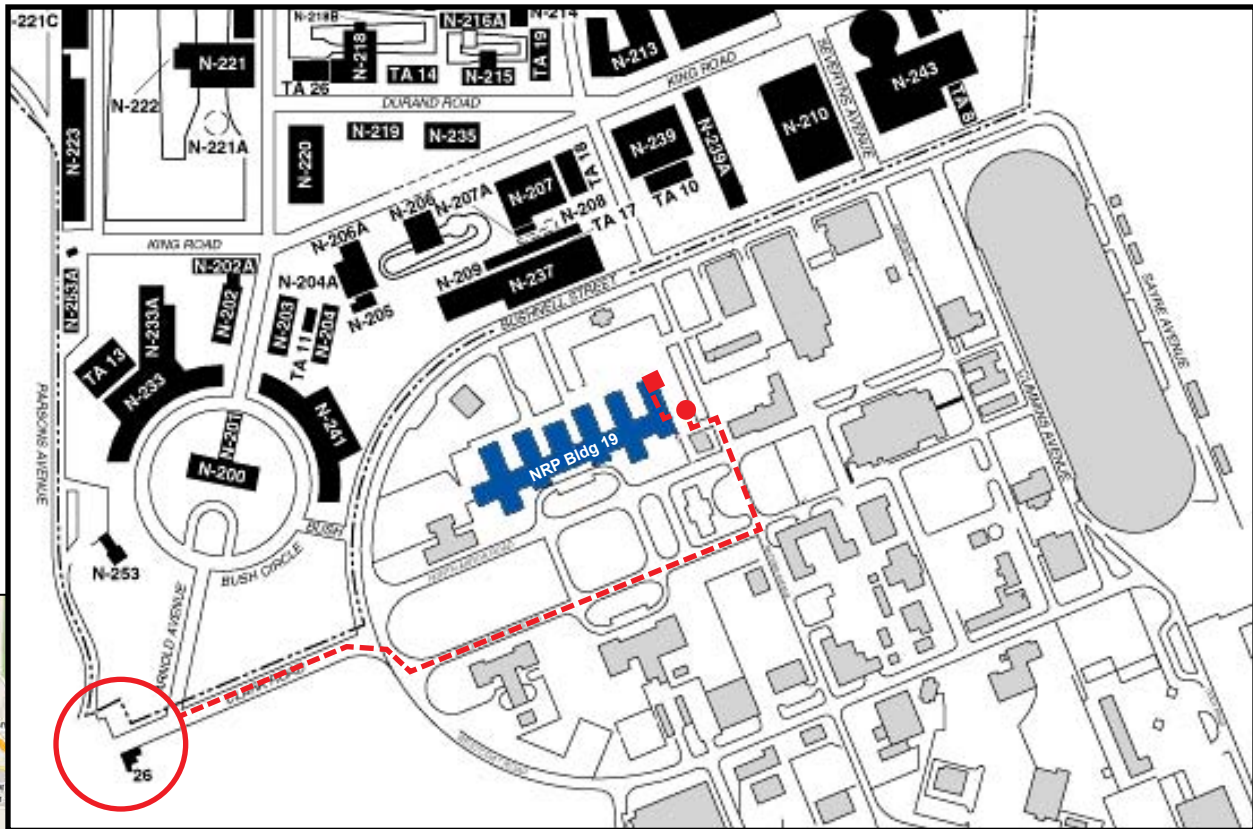

the Collaborative Office

At NASA Research Park (NRP)

NASA Research Park, Bldg. 19 | Suite 2010

PO Box 97

Moffett Field, CA 94035

650-641-7898 | Fax: 650-938-8020

info@thecollaborative.biz

1. Exit Hwy. 101 at Moffett Blvd. in Mountain View, CA.
2. Go over the Highway heading East-toward SF Bay.
3. Get into the right lane as you approach the security hut.
4. Show your driver's license to the security guard.
5. Tell him/her that you are going to NRP Building 19.
6. Follow dashed line (on map) and park behind Post Office.
7. Enter the East end of the building-up the concrete stairs.
8. Come in through the double doors.
9. Take the first staircase (on your right) to the second floor.
10. Go down the first hallway on your right. We're in Suite 2010.